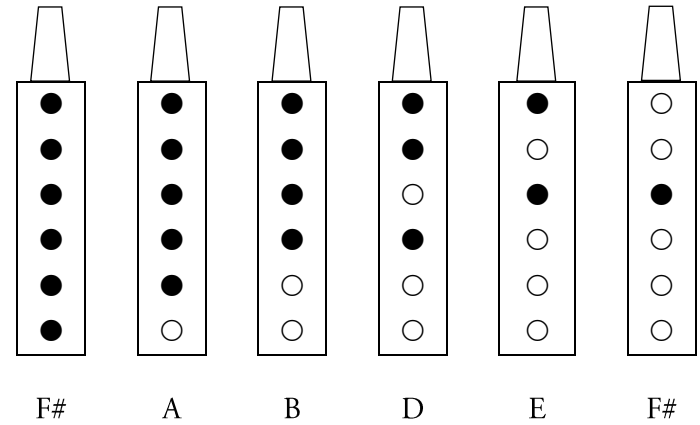

# Midtone F# Fingering Chart (Native American Style Flute)

Midtone F# Pentatonic minor scale:

Alternative Midtone F# Pentatonic minor scale:

Midtone F# Chromatic scale: