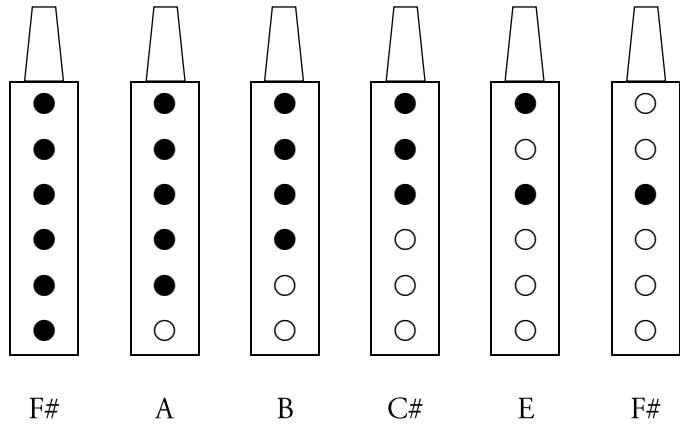

# Midtone F# Fingering Chart (Native American Style Flute)

Midtone F# Pentatonic minor scale:

Alternative Midtone F# Pentatonic minor scale:

Midtone F# Chromatic scale: